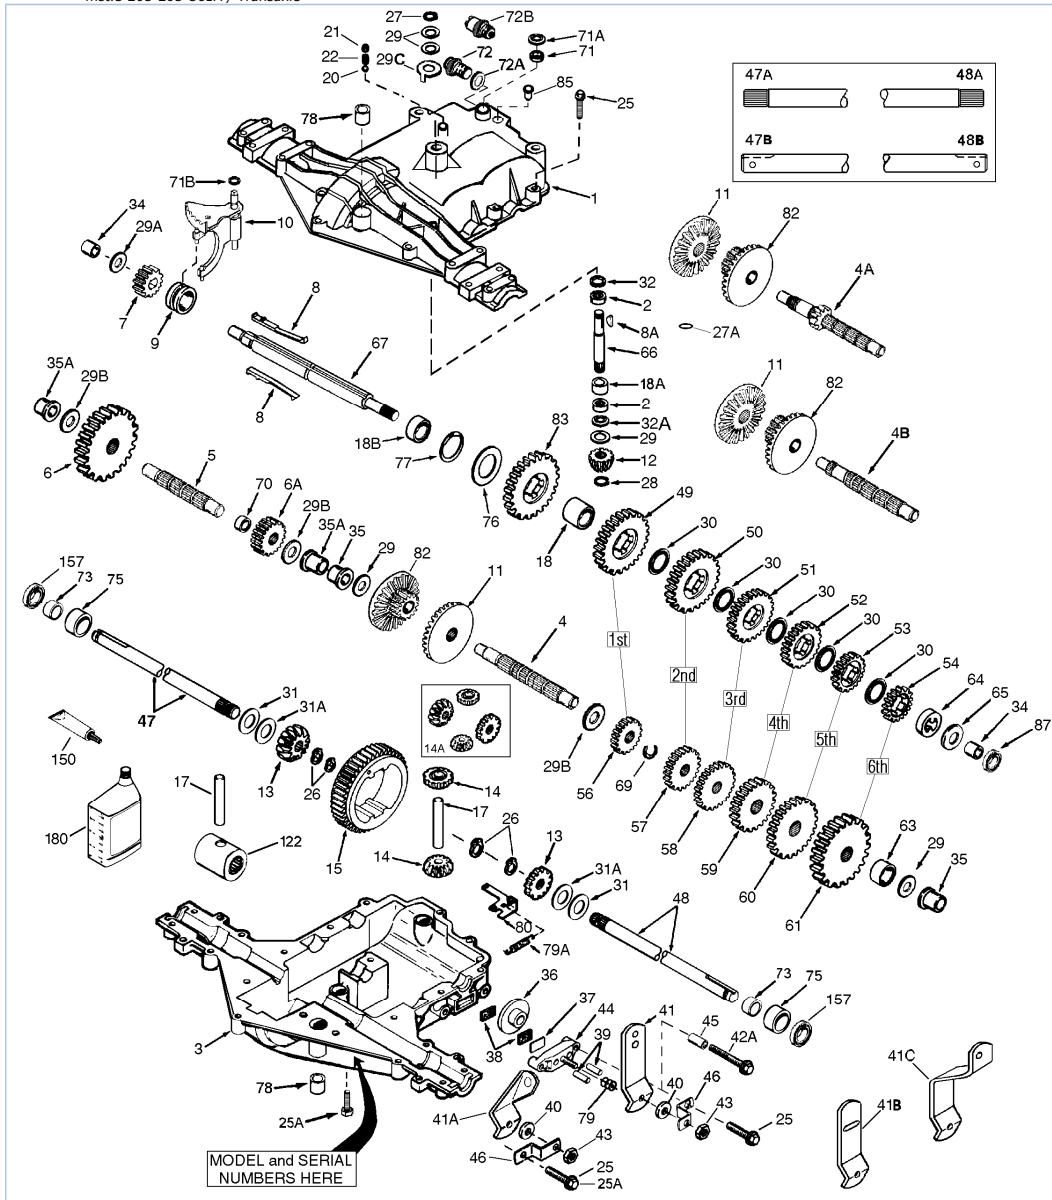

mst.3 205-205-561A / Transaxle

Part List

mst.3 205-205-561A / Transaxle

REF #	ITEM #	DESCRIPTION	QTY	REMARK
1	772147	Transaxle Cover	1	
2	780086A	Needle Bearing 5/8" ID	2	
3	770128	Transaxle Case	1	
4	776395	Countershaft	1	
5	776409	Output Shaft	1	
6	778364	Spur Gear (38 teeth)	1	
6A	778369	Spur Gear (15 teeth)	1	
7	778330	Spur Gear (11 teeth)	1	
8	792180	Shift Key	2	
9	784352	Shift Collar	1	
10	784378	Shift Rod & Fork	1	
11	778334	Bevel Gear (30 teeth)	1	
12	778309	Input Bevel Pinion (13 teeth)	1	
13	778368	Bevel Gear (13 teeth) (Incl. 14)	2	
14	778368	Bevel Pinion (13 teeth) (Incl. 13)	2	
15	778370	Ring Gear (43 teeth)	1	
17	786188	Drive Pin	1	
18	786102	Spacer	1	
20	792077A	Ball 5/16" dia	1	
21	792211	Cap Screw 3/8-16 x 3/8"	1	
22	792079	Spring	1	
25	792073A	Screw 1/4-20 x 1-1/4"	17	
25	792073A	Screw 1/4-20 x 1-1/4"	2	
25A	792177	Screw 1/4-20 x 1-3/8"	2	
26	792125	Retaining Ring (pkg of 2)	4	
27	792035	Retaining Ring	1	
28	788040	Retaining Ring	1	
29	780072	Washer	5	
29A	780160	Washer	1	
29B	780051	Thrust Washer (.762 ID)	3	
30	780108	Washer	4	
31	780001	Washer (.056 wide) (USE AS NEEDED)	2	
32	788083	Oil Seal 5/8"	1	
32A	792001	O-Ring	1	
34	780194	Bushing 9/16"	2	
35	780193	Flanged Bushing 5/8" ID	2	
35A	780197	Flanged Bushing 3/4"	2	
36	790075	Brake Disk	1	
37	790007	Brake Pad Plate	1	
38	799021	Brake Pad (pkg of 2)	2	
39	786026	Dowel Pin	2	
40	792076A	Flat washer	1	
41	790013	Brake Lever	1	
43	792075	Locknut 5/16-24	1	
44	790025	Brake Pad Holder	1	
46	786086	Brake Lever Bracket	1	
47	774943	Axle (12-7/16" long)	1	
48	774944	Axle (17-1/32" long)	1	
49	778356	Spur Gear (29 teeth)	1	
50	778354	Spur Gear (23 teeth)	1	
51	778344	Spur Gear (20 teeth)	1	
52	778313	Spur Gear (19 teeth)	1	
53	778346	Spur Gear (15 teeth)	1	
56	778355	Spur Gear (11 teeth)	1	
57	778353	Spur Gear (17 teeth)	1	
58	778343	Spur Gear (20 teeth)	1	
59	778351	Spur Gear (21 teeth)	1	
60	778345	Spur Gear (25 teeth)	1	
63	786071	Countershaft Spacer 1-1/8" x 3/8"	1	
64	786072	Brake Shaft Spacer 1-3/8" x 3/8"	1	
65	780189	Washer	1	
66	776422	Input Shaft	1	
67	776396	Shifter & Brake Shaft	1	
69	792170	Retaining Ring	1	
70	786187	Spacer .890	1	
71B	788092	"O" Ring	1	
73	780140	Needle Bearing	2	
75	786084	Sleeve .999	2	
76	780090	Washer	1	
77	788078A	Inverted Retaining Ring	1	
79	792144	Spring	1	
82	778333	Bevel & Spur Gear (30 & 13 teeth)	1